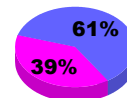

YTD Status Quo Clubs 2010-2011

Status Quo Clubs Compared to Status Quo Members

Gender Comparison 2010-2011

Jul/Aug/Sep

Oct/Nov/Dec

Jan/Feb/Mar

Apr/May/June

Male