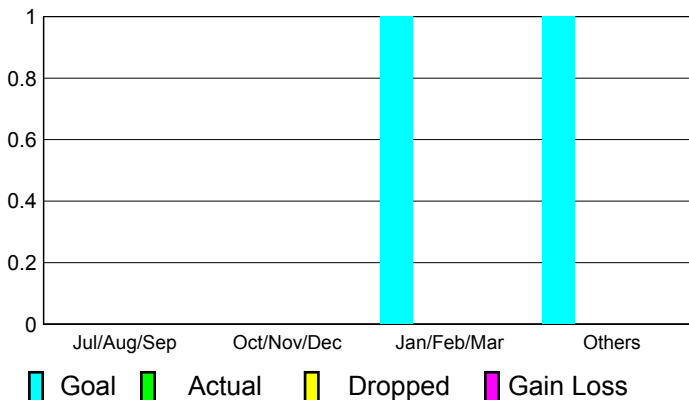

2010-2011 GMT Reports for District (or Undistricted) **District N 4**

GMT: **TERRY GRAHAM**

Location: **NEWFOUNDLAND-LABRADOR**

GMT CA: **2**

CLUBS

**Club Results
2010-2011**

**Clubs
2009-2010**

Month	New Club Goal	Actual New Clubs	Actual Dropped Clubs	Gain/Loss of Clubs	Gain/Loss of Clubs
Jul/Aug/Sep	0	0	0	0	0
Oct/Nov/Dec	0	0	0	0	0
Jan/Feb/Mar	1	0	0	0	0
Apr/May/June	1	0	0	0	0
Totals	2	0	0	0	0

Club Results 2010-2011

Goal, New, Dropped, Gain/Loss

MEMBERSHIP

**Membership Results
2010-2011**

**Membership
2009-2010**

Month	Net Memb Goal	Actual New Memb	Actual Dropped Memb	Gain/Loss of Memb	Gain/Loss of Memb
Jul/Aug/Sep	-9	1	-14	-13	-14
Oct/Nov/Dec	15	29	-35	-6	-18
Jan/Feb/Mar	35	24	-23	1	-10
Apr/May/June	20	51	-7	44	7
Totals	61	105	-79	26	-35