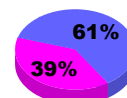

Membership Results 2010-2011

Goal, New, Dropped, Gain/Loss

Comparison of Club Gain/Loss

Current Year Compared to the Previous Year

Comparison of Membership Gain/Loss

Current Year Compared to the Previous Year

YTD Status Quo Clubs 2010-2011

Status Quo Clubs Compared to Status Quo Members

Gender Comparison 2010-2011

Jul/Aug/Sep

Oct/Nov/Dec

Jan/Feb/Mar

Apr/May/June

Male