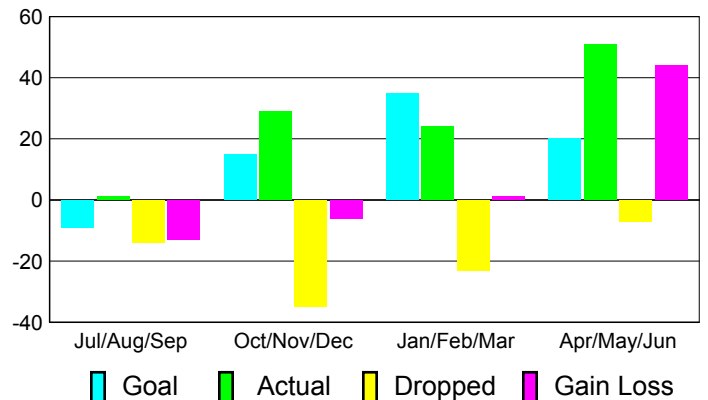

2010-2011 GMT Reports for District (or Undistricted) **District N 4**

GMT: **TERRY GRAHAM**

Location: **NEWFOUNDLAND-LABRADOR**

GMT CA: **2**

CLUBS

**Club Results
2010-2011**

**Clubs
2009-2010**

Month	New Club Goal	Actual New Clubs	Actual Dropped Clubs	Gain/Loss of Clubs	Gain/Loss of Clubs
Jul/Aug/Sep	0	0	0	0	0
Oct/Nov/Dec	0	0	0	0	0
Jan/Feb/Mar	1	0	0	0	0
Apr/May/June	1	0	0	0	0
Totals	2	0	0	0	0

Club Results 2010-2011

Goal, New, Dropped, Gain/Loss

MEMBERSHIP

**Membership Results
2010-2011**

**Membership
2009-2010**

Month	Net Memb Goal	Actual New Memb	Actual Dropped Memb	Gain/Loss of Memb	Gain/Loss of Memb
Jul/Aug/Sep	-9	1	-14	-13	-14
Oct/Nov/Dec	15	29	-35	-6	-18
Jan/Feb/Mar	35	24	-23	1	-10
Apr/May/June	20	51	-7	44	7
Totals	61	105	-79	26	-35

Membership Results 2010-2011

Goal, New, Dropped, Gain/Loss

Comparison of Club Gain/Loss

Current Year Compared to the Previous Year

Comparison of Membership Gain/Loss

Current Year Compared to the Previous Year