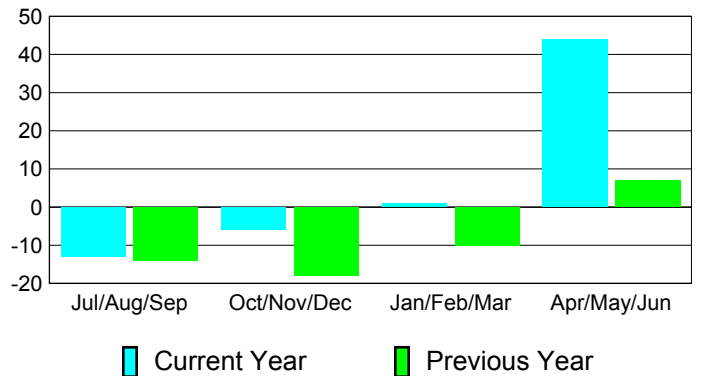

Club Results 2010-2011

Goal, New, Dropped, Gain/Loss

MEMBERSHIP

**Membership Results
2010-2011**

**Membership
2009-2010**

Month	Net Memb Goal	Actual New Memb	Actual Dropped Memb	Gain/Loss of Memb	Gain/Loss of Memb
Jul/Aug/Sep	-9	1	-14	-13	-14
Oct/Nov/Dec	15	29	-35	-6	-18
Jan/Feb/Mar	35	24	-23	1	-10
Apr/May/June	20	51	-7	44	7
Totals	61	105	-79	26	-35

Membership Results 2010-2011

Goal, New, Dropped, Gain/Loss

Comparison of Club Gain/Loss

Current Year Compared to the Previous Year

Comparison of Membership Gain/Loss

Current Year Compared to the Previous Year

YTD Status Quo Clubs 2010-2011

Status Quo Clubs Compared to Status Quo Members

Gender Comparison 2010-2011

Jul/Aug/Sep

Oct/Nov/Dec

Jan/Feb/Mar

Apr/May/June

Male